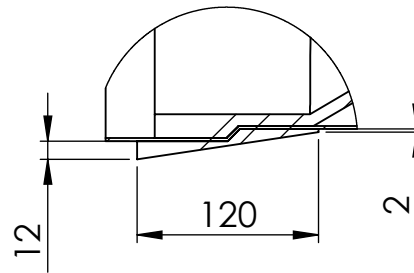

Rev	Note	CreatedBy	Appr.By	Appr.Date
A	Initial release		AE	2019-04-12

DETAIL B
SCALE 1 : 5

© 2018 Wapro AB. This document is subject to copyrights owned by Wapro AB. Any amendments, republication, retransmission, and/or reproduction of all or any part of the document is expressly prohibited, unless the copyright owner of the material has expressly granted its prior written consent. All other rights are reserved.

Designed By PM	Approved By PM	Created Date 2015-07-31	Units [mm]	General Tolerance ISO 13920A	Scale 1:20	
Material EN 1.4301 / EN 1.4404			Comments		Project	
Weight [kg] 32,23	Box Volume [m³] 0,22	Description WaStop DN500				
 www.wapro.com		Article Number WS490-S	Drawing Number ws490-s-en	Rev A	Sheet 1 (1)