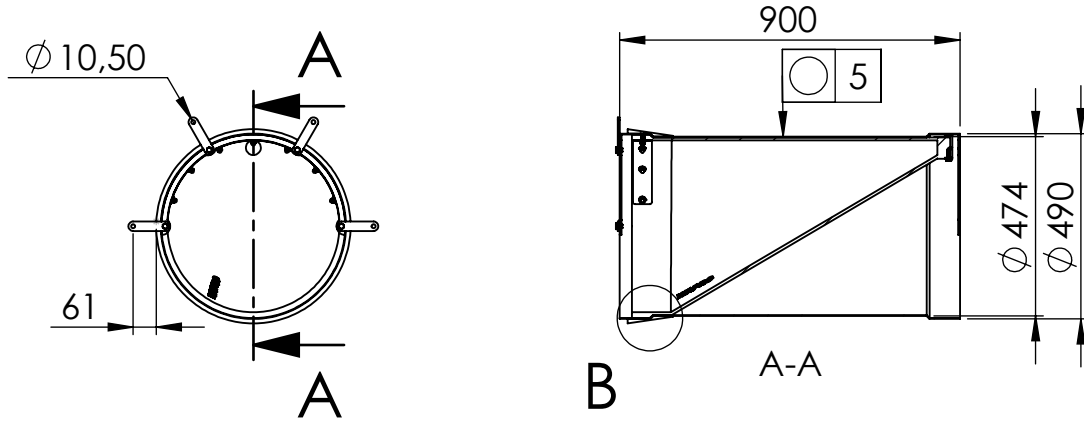

Rev	Note	CreatedBy	Appr.By	Appr.Date
A	Initial release		AE	2019-04-12

DETAIL B
SCALE 1 : 5

© 2018 Wapro AB. This document is subject to copyrights owned by Wapro AB. Any amendments, republication, retransmission, and/or reproduction of all or any part of the document is expressly prohibited, unless the copyright owner of the material has expressly granted its prior written consent. All other rights are reserved.

Designed By PM	Approved By PM	Created Date 2015-07-31	Units [mm]	General Tolerance ISO 13920A	Scale 1:20	
Material EN 1.4301 / EN 1.4404			Comments		Project	
Weight [kg] 32,23	Box Volume [m³] 0,22	Description WaStop DN500				
 www.wapro.com		Article Number WS490-S	Drawing Number ws490-s-en	Rev A	Sheet 1 (1)