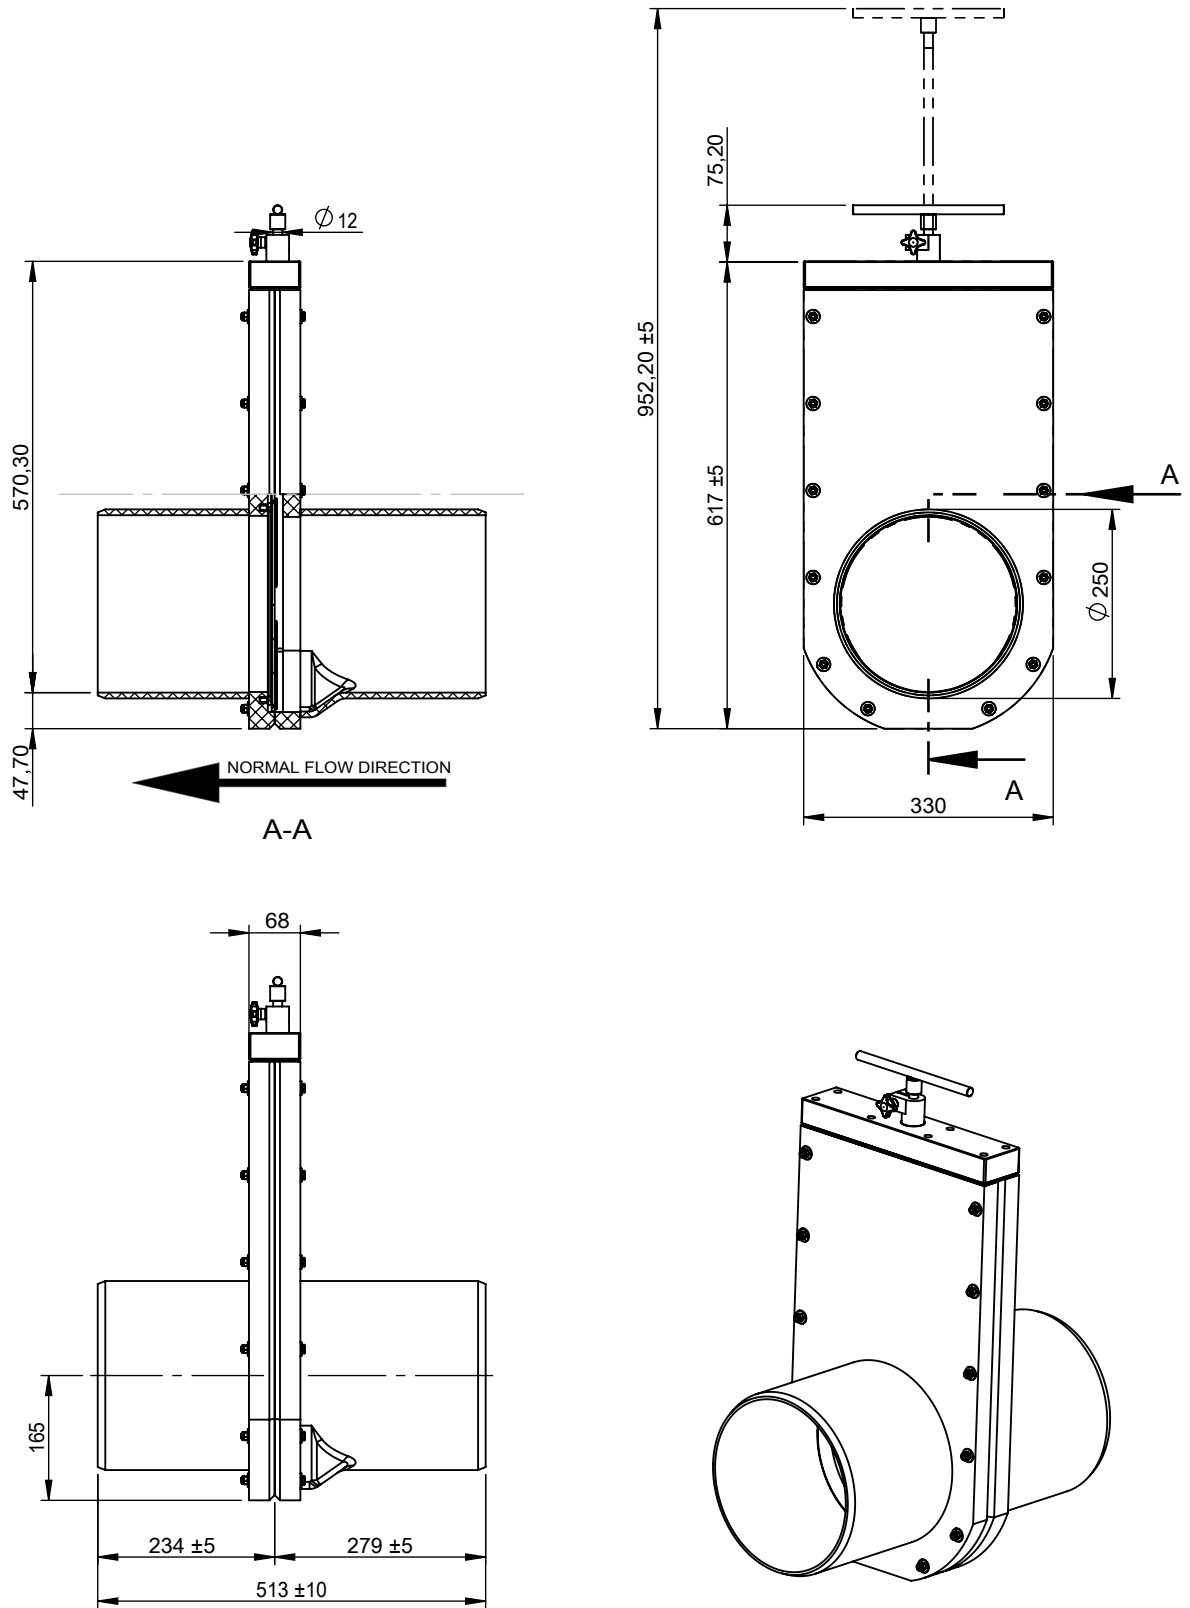

Designed By RI	Approved By BL	Created Date 2024-05-24	Units [mm]	General Tolerance	Scale 1:10	
Material			Comment PN100445		Updated 12-06-2024	
Weight [kg] 13.28		Box Volume [m³]		Description SVL Ø250 - Skydeventil		
 www.wapro.com			Article Number V13076250	Drawing Number svl-Ø250_EN	Rev A	Sheet 1 (1)