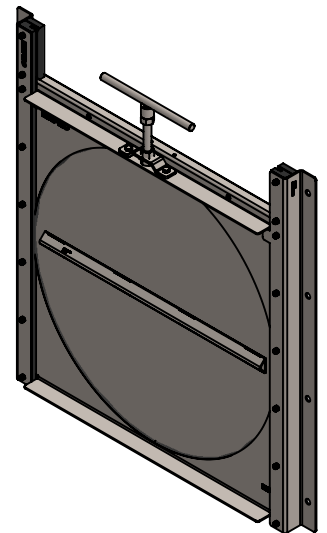

Designed By MS	Approved By DH	Created Date 2022-09-01	Units [mm]	General Tolerance	Scale 1:15	
Material			Comment			Updated 19-07-2024
Weight [kg] 28,25		Box Volume [m³]	Description : WaGate Spjæld SPS-TL DN 630 AISI 316			
 www.wapro.com			WaGate Sluice gate SPS-TL DN 630 AISI 316			
			Article Number V26076630	Drawing Number 051404	Rev	Sheet 1 (1)