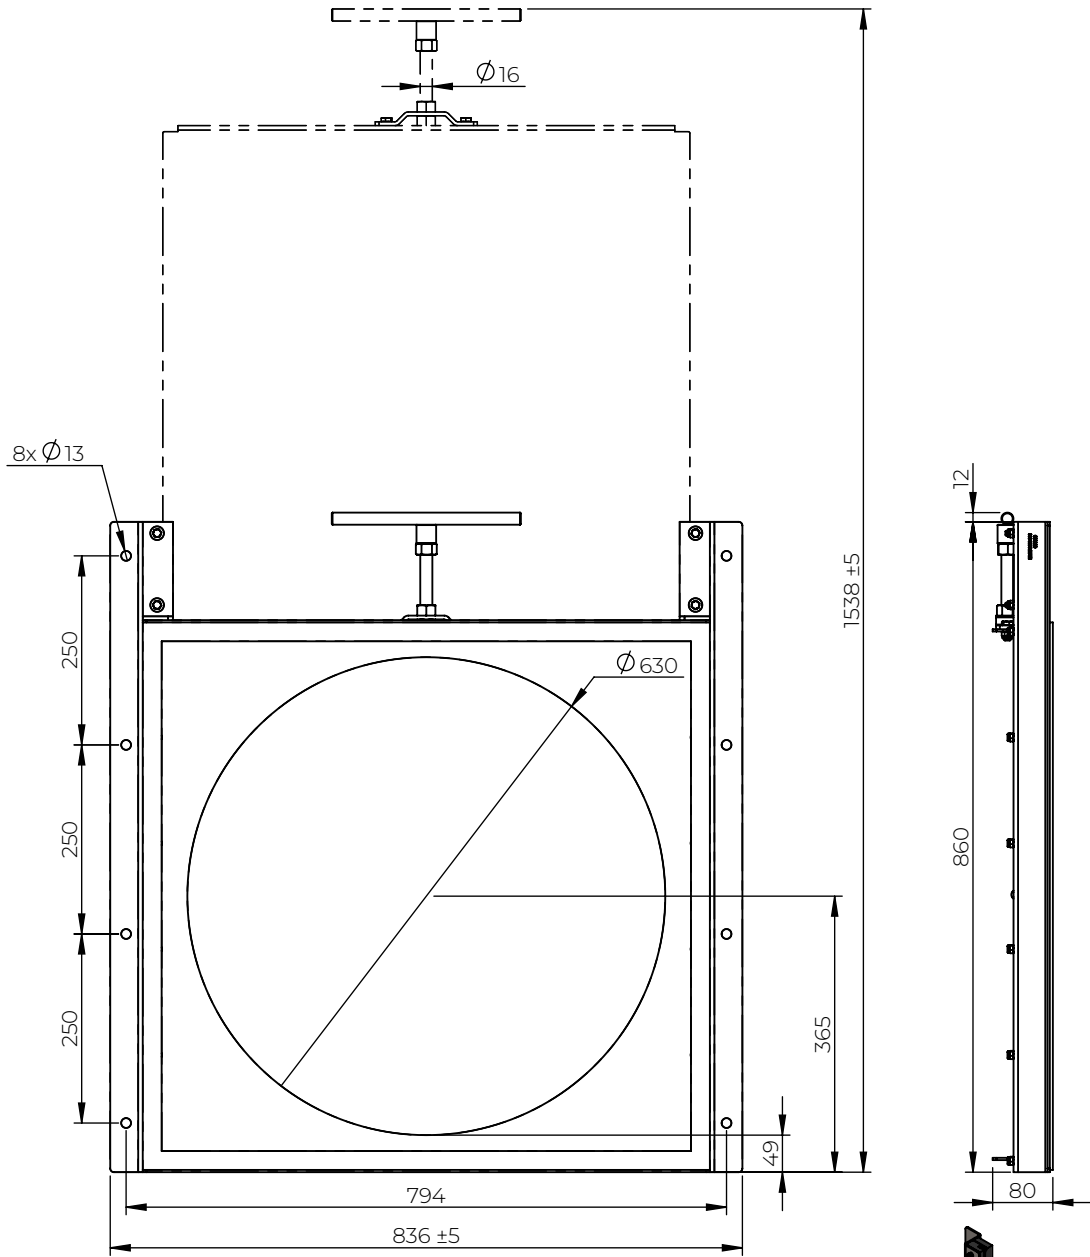

Designed By MS	Approved By DH	Created Date 2022-09-01	Units [mm]	General Tolerance	Scale 1:15	
Material			Comment			Updated 19-07-2024
Weight [kg] 28,25		Box Volume [m³]	Description : WaGate Spjæld SPS-TL DN 630 AISI 316			
 www.wapro.com			WaGate Sluice gate SPS-TL DN 630 AISI 316			
			Article Number V26076630	Drawing Number 051404	Rev	Sheet 1 (1)