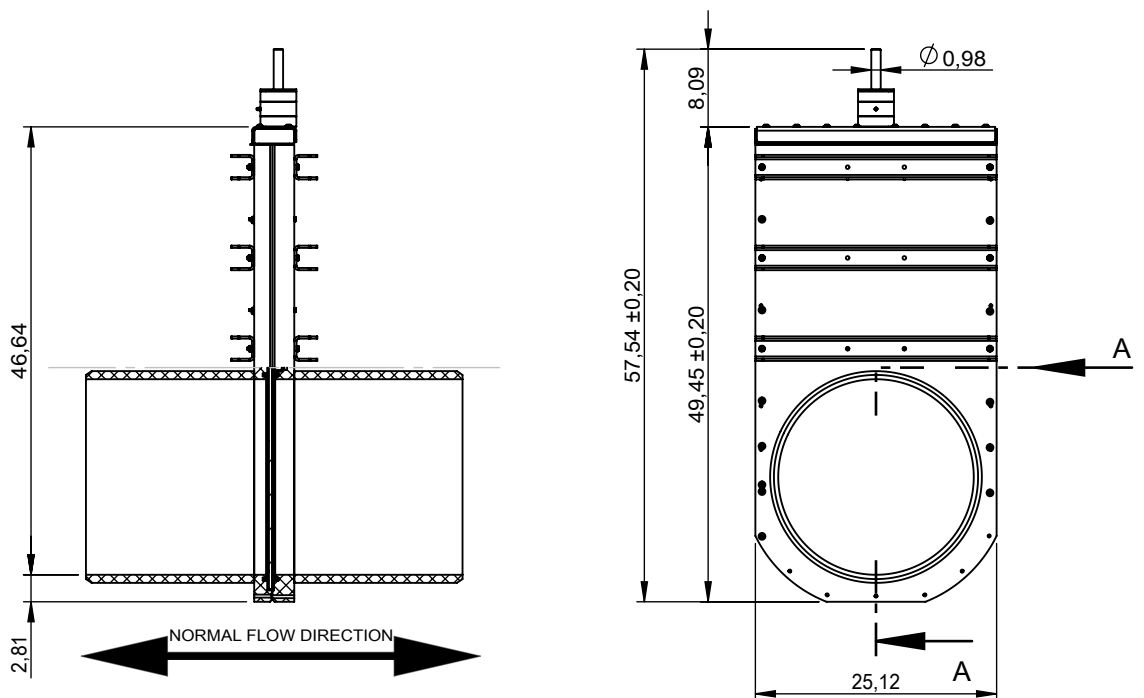

A-A

Designed By VB	Approved By	Created Date 2024-07-26	Units [inch]	General Tolerance	Scale 1:20	
Material	Comment				Updated 02-08-2024	
Weight [Lbs]	Box Volume [ft <sup>3</sup> ]	Description WaGate Gate valve RVM-TG NPS/OD 22" AISI 316				
 www.wapro.com			Article Number V 71076560	Drawing Number 041888	Rev	Sheet 1 (1)