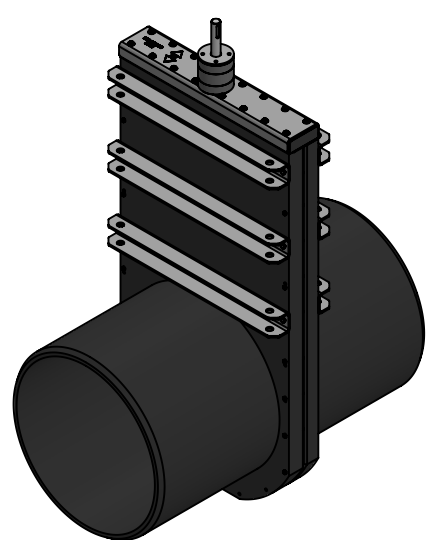

A-A

Designed By VB	Approved By	Created Date 2024-07-26	Units [inch]	General Tolerance	Scale 1:20	
Material	Comment				Updated 02-08-2024	
Weight [Lbs]	Box Volume [ft <sup>3</sup> ]	Description WaGate Gate valve RVM-TG NPS/OD 22" AISI 316				
 www.wapro.com			Article Number V 71076560	Drawing Number 041888	Rev	Sheet 1 (1)