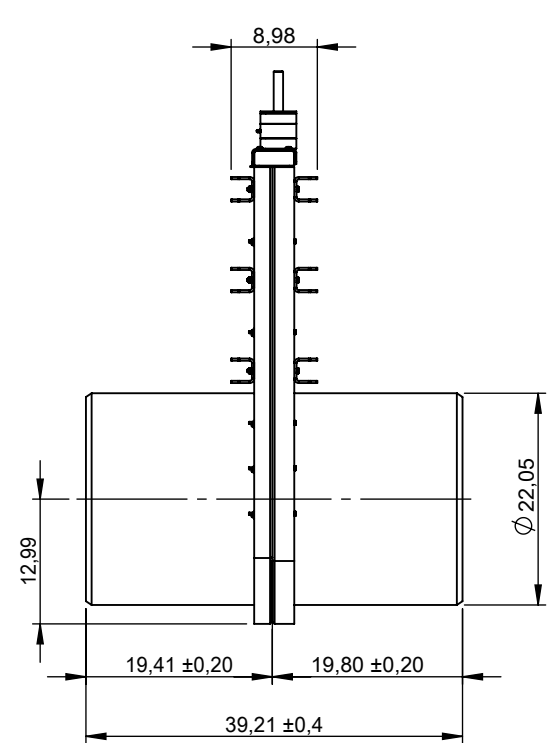

A-A

Designed By VB	Approved By	Created Date 2024-07-26	Units [inch]	General Tolerance	Scale 1:20	
Material	Comment				Updated 02-08-2024	
Weight [Lbs]	Box Volume [ft <sup>3</sup> ]	Description WaGate Gate valve RVM-TG NPS/OD 22" AISI 316				
 www.wapro.com			Article Number V 71076560	Drawing Number 041888	Rev	Sheet 1 (1)