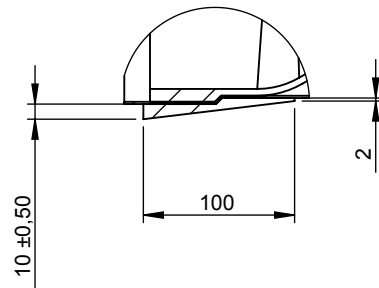

DETAIL B
SCALE 1 : 5