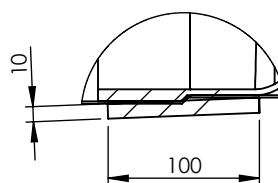

© 2021 Wapro AB. This document is subject to copyrights owned by Wapro AB. Any amendments, republication, retransmission, and/or reproduction of all or any part of the document is expressly prohibited, unless the copyright owner of the material has expressly granted its prior written consent. All other rights are reserved.

Designed By PW	Approved By	Created Date 2019-05-03	Units [mm]	General Tolerance ISO 13920A		
Material EN 1.4404	Weight [kg] 9.62		Box Volume [m³] 0,05	Comments		Project
Description WaStop DN300			Article Number WS283-S	Drawing Number ws283-s-en	Rev A	Sheet 1 (1)
 www.wapro.com