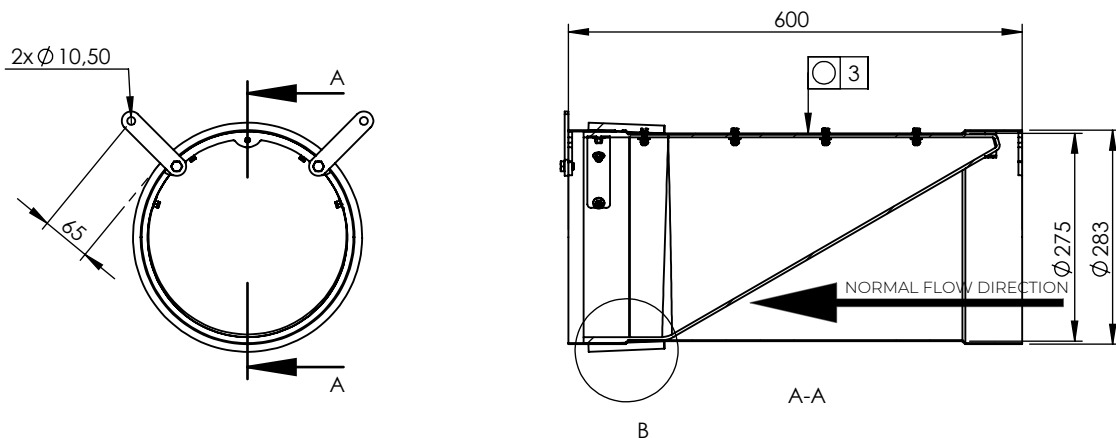

Rev	Note	CreatedBy	Appr.By	Appr.Date
A	Initial release	PW	AE	2021-05-06

DETAIL B
SCALE 1 : 5