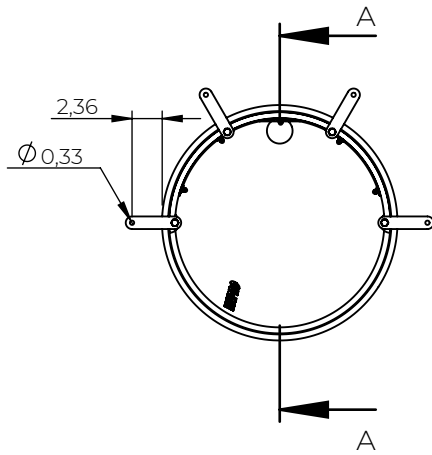

Rev	Note	CreatedBy	Appr.By	Appr.Date
A	Initial release	FG		

© 2021 Wapro AB. This document is subject to copyrights owned by Wapro AB. Any amendments, republication, retransmission, and/or reproduction of all or any part of the document is expressly prohibited, unless the copyright owner of the material has expressly granted its prior written consent. All other rights are reserved.

Designed By HE	Approved By	Created Date 2019-12-11	Units [inch]	General Tolerance ISO 13920A	Scale 1:15	 Comments
Material AISI 304 / AISI 316L		Box Volume [ft³] 5.8	Description WaStop NPS 18"			
Weight [Lbs] 56,42		 www.wapro.com				
Article Number WS440-S		Drawing Number ws440-s-us		Rev A	Sheet 1 (1)