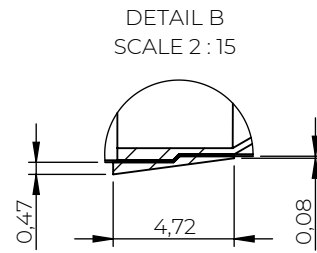

Rev	Note	CreatedBy	Appr.By	Appr.Date
A	Initial release	FG		

© 2021 Wapro AB. This document is subject to copyrights owned by Wapro AB. Any amendments, republication, retransmission, and/or reproduction of all or any part of the document is expressly prohibited, unless the copyright owner of the material has expressly granted its prior written consent. All other rights are reserved.

Designed By HE	Approved By	Created Date 2019-12-11	Units [inch]	General Tolerance ISO 13920A	Scale 1:15	 Comments
Material AISI 304 / AISI 316L		Box Volume [ft³] 5.8	Description WaStop NPS 18"			
Weight [Lbs] 56,42		 www.wapro.com				
Article Number WS440-S		Drawing Number ws440-s-us		Rev A	Sheet 1 (1)