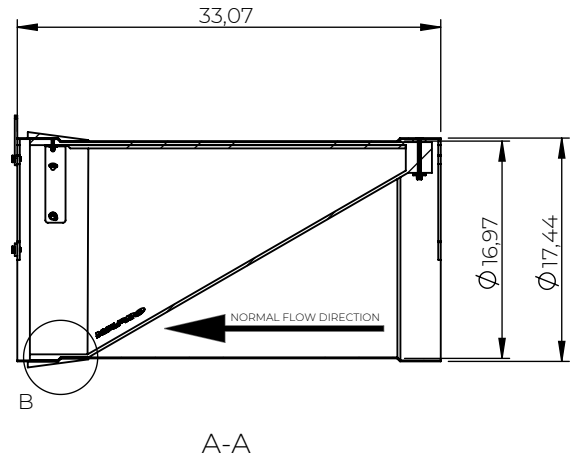

Rev	Note	CreatedBy	Appr.By	Appr.Date
A	Initial release	FG		

© 2021 Wapro AB. This document is subject to copyrights owned by Wapro AB. Any amendments, republication, retransmission, and/or reproduction of all or any part of the document is expressly prohibited, unless the copyright owner of the material has expressly granted its prior written consent. All other rights are reserved.

Designed By HE	Approved By	Created Date 2019-12-11	Units [inch]	General Tolerance ISO 13920A	Scale 1:15	 Comments
Material AISI 304 / AISI 316L		Box Volume [ft³] 5.8	Description WaStop NPS 18"			
Weight [Lbs] 56,42		 www.wapro.com				
Article Number WS440-S		Drawing Number ws440-s-us		Rev A	Sheet 1 (1)