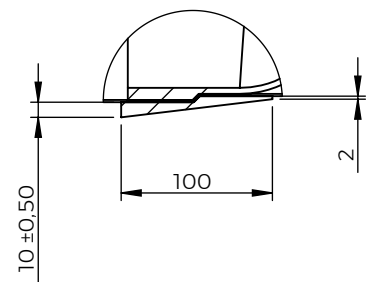

DETAIL B
SCALE 1 : 5