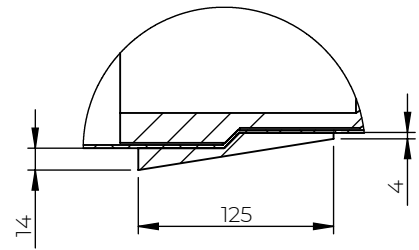

Rev	Note	CreatedBy	Appr.By	Appr.Date
B		PW	FG	2021-02-15

DETAIL B
SCALE 1:5

© 2018 Wapro AB. This document is subject to copyrights owned by Wapro AB. Any amendments, republication, retransmission, and/or reproduction of all or any part of the document is expressly prohibited, unless the copyright owner of the material has expressly granted its prior written consent. All other rights are reserved.

Designed By PM	Approved By PM	Created Date 2011-05-12	Units [mm]	General Tolerance SS-ISO 2768-1 v	Scale 1:20	
Material EN 1.4301 / EN 1.4404		Weight [kg] 72.80	Box Volume [m³] 0.62	Comments Project		
  www.wapro.com			Description WaStop DN700			
Article Number WS690-S		Drawing Number ws690-s-en		Rev B	Sheet 1 (1)