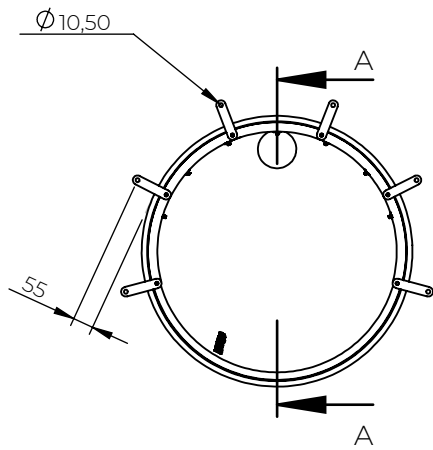

Rev	Note	CreatedBy	Appr.By	Appr.Date
B		PW	FG	2021-02-15

DETAIL B  
SCALE 1:5

© 2018 Wapro AB. This document is subject to copyrights owned by Wapro AB. Any amendments, republication, retransmission, and/or reproduction of all or any part of the document is expressly prohibited, unless the copyright owner of the material has expressly granted its prior written consent. All other rights are reserved.

Designed By PM	Approved By PM	Created Date 2011-05-12	Units [mm]	General Tolerance SS-ISO 2768-1 v	Scale 1:20	
Material EN 1.4301 / EN 1.4404		Weight [kg] 72.80	Box Volume [m³] 0.62	Comments Project		
 <a href="http://www.wapro.com">www.wapro.com</a>			Description WaStop DN700			
Article Number WS690-S		Drawing Number ws690-s-en		Rev B	Sheet 1 (1)	