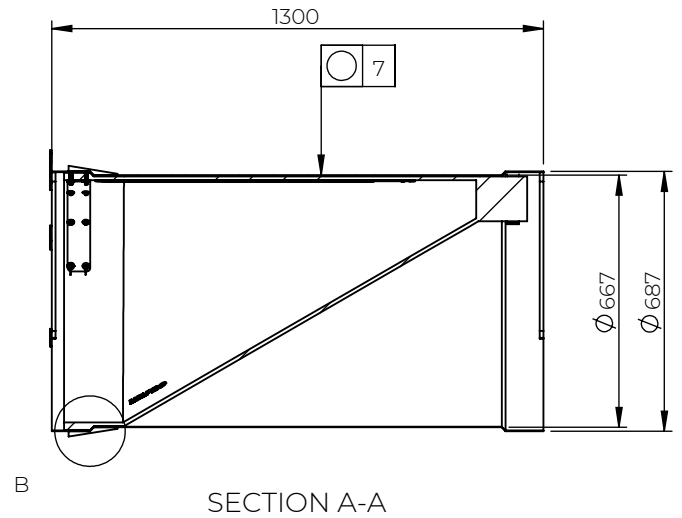

Rev	Note	CreatedBy	Appr.By	Appr.Date
B		PW	FG	2021-02-15

DETAIL B  
SCALE 1:5

© 2018 Wapro AB. This document is subject to copyrights owned by Wapro AB. Any amendments, republication, retransmission, and/or reproduction of all or any part of the document is expressly prohibited, unless the copyright owner of the material has expressly granted its prior written consent. All other rights are reserved.

Designed By PM	Approved By PM	Created Date 2011-05-12	Units [mm]	General Tolerance SS-ISO 2768-1 v	Scale 1:20	
Material EN 1.4301 / EN 1.4404		Weight [kg] 72.80	Box Volume [m³] 0.62	Comments Project		
 <a href="http://www.wapro.com">www.wapro.com</a>			Description WaStop DN700			
Article Number WS690-S		Drawing Number ws690-s-en		Rev B	Sheet 1 (1)	