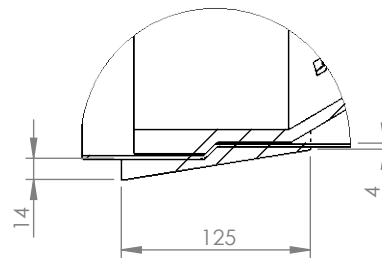

DETAIL B
SCALE 1 : 5

© 2021 Wapro AB. This document is subject to copyrights owned by Wapro AB. Any amendments, republication, retransmission, and/or reproduction of all or any part of the document is expressly prohibited, unless the copyright owner of the material has expressly granted its prior written consent. All other rights are reserved.

Designed By PM	Approved By PM	Created Date 2015-07-31	Units [mm]	General Tolerance ISO 13920A	Scale 1:15	
Material EN 1.4301 / EN 1.4404			Comment			Updated 2025-03-18
Weight [kg] 32.49		Box Volume [m³] 0,22	Description WaStop DN500			
 www.wapro.com			Article Number WS490-S	Drawing Number ws490-s-en	Rev A	Sheet 1 (1)