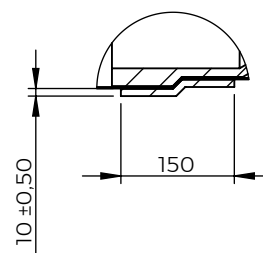

DETAIL B
SCALE 1 : 10

© 2017 Wapro AB. This document is subject to copyrights owned by Wapro AB. Any amendments, republication, retransmission, and/or reproduction of all or any part of the document is expressly prohibited, unless the copyright owner of the material has expressly granted its prior written consent. All other rights are reserved.

Designed By PM	Approved By PM	Created Date 2012-01-13	Units [mm]	General Tolerance SS-ISO 2768-1 m	Scale 1:20	
Material EN 1.4301 / EN 1.4404			Comments		Project Number	
Weight [kg] 88		Box Volume [m ³] 0,8	Description WaStop DN750			
 www.wapro.com			Article Number ws750-S		Rev 2017-09-12	Sheet 1 (1)